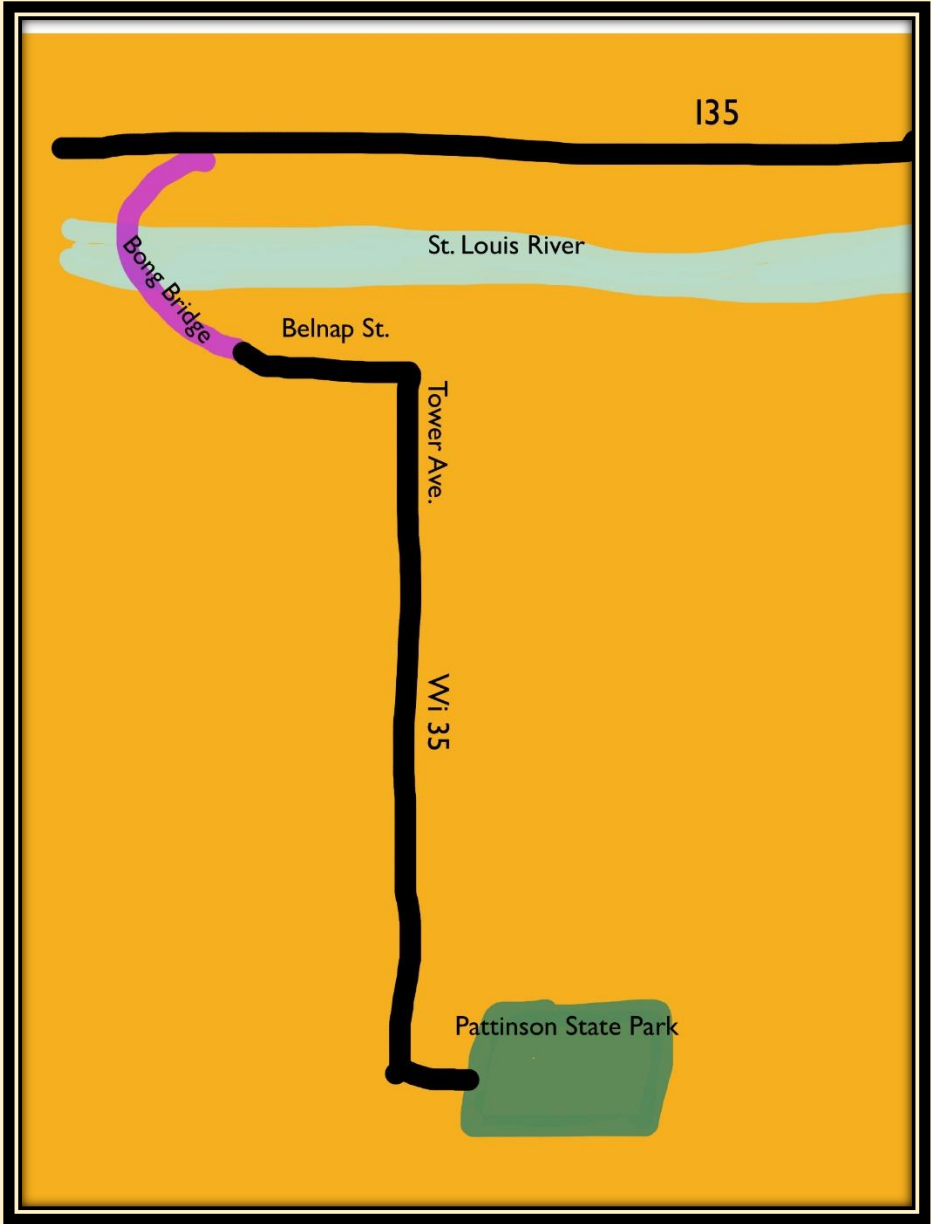

Maps

Duluth Stream Routes

Map Legend

Road

LSHT (main trail)

LSHT (spur trail)

Bike Trail

Park or Local Trail

River, Creek or Lake

Parking

Photo Spot

Picnic Area

Playground

Bridge

Waterfall