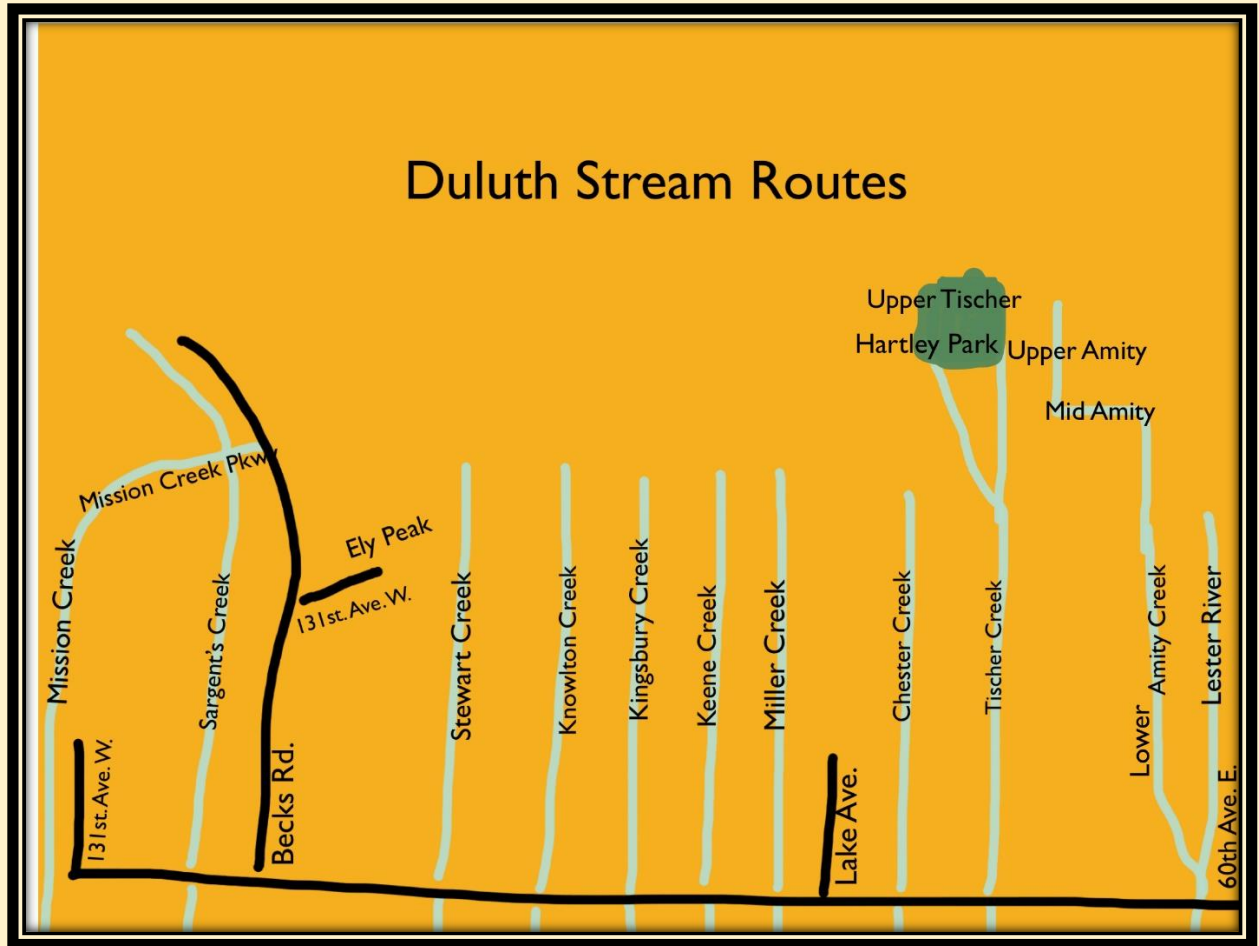

Maps

Duluth Stream Routes

Map Legend

Road

LSHT (main trail)

LSHT (spur trail)

Bike Trail

Park or Local Trail

River, Creek or Lake

Parking

Photo Spot

Picnic Area

Playground

Bridge

Waterfall