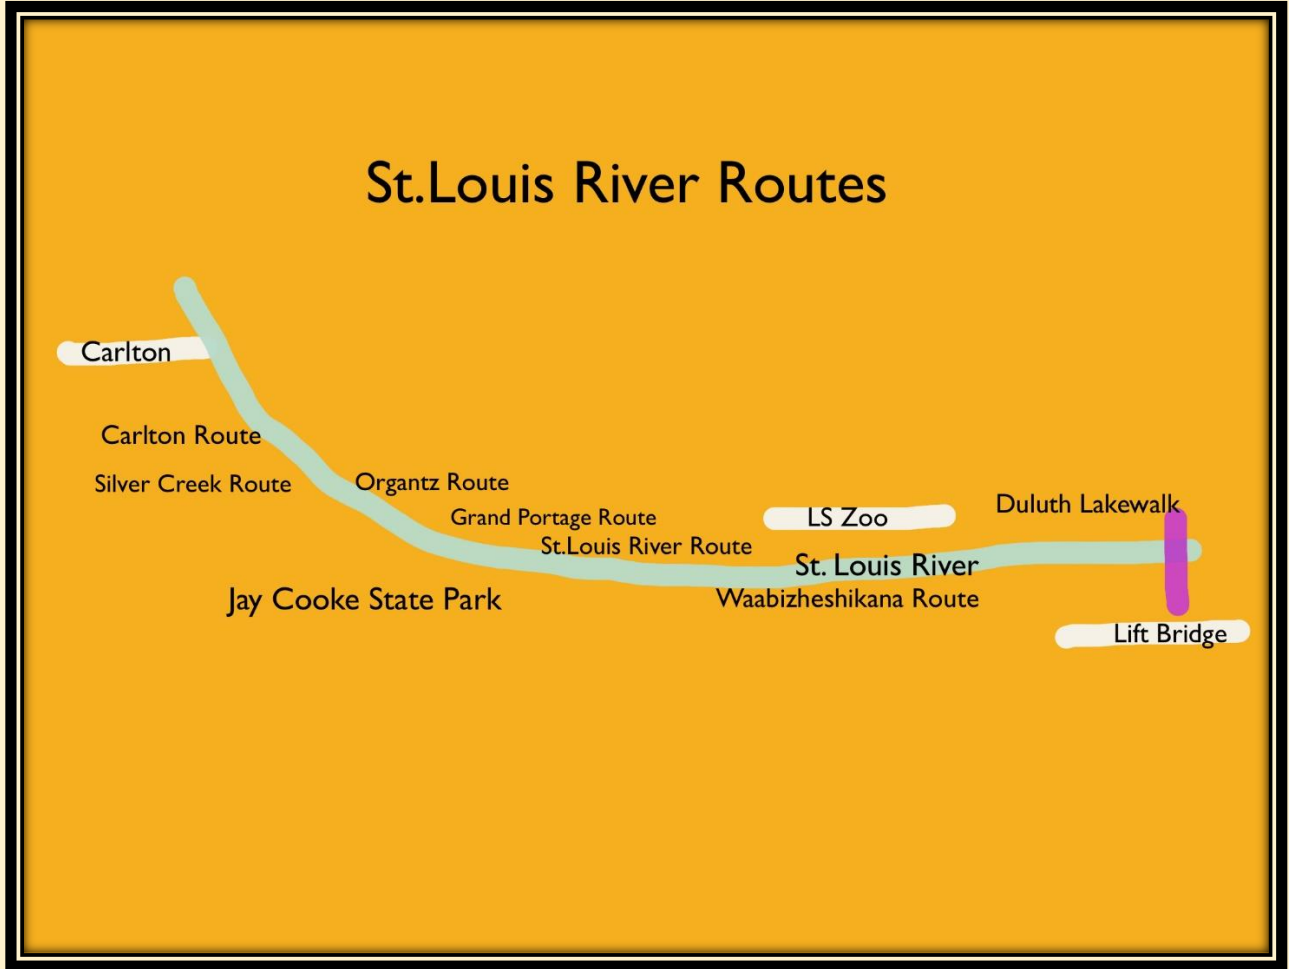

Maps

Duluth Stream Routes

Map Legend

Road

LSHT (main trail)

LSHT (spur trail)

Bike Trail

Park or Local Trail

River, Creek or Lake

Parking

Photo Spot

Picnic Area

Playground

Bridge

Waterfall