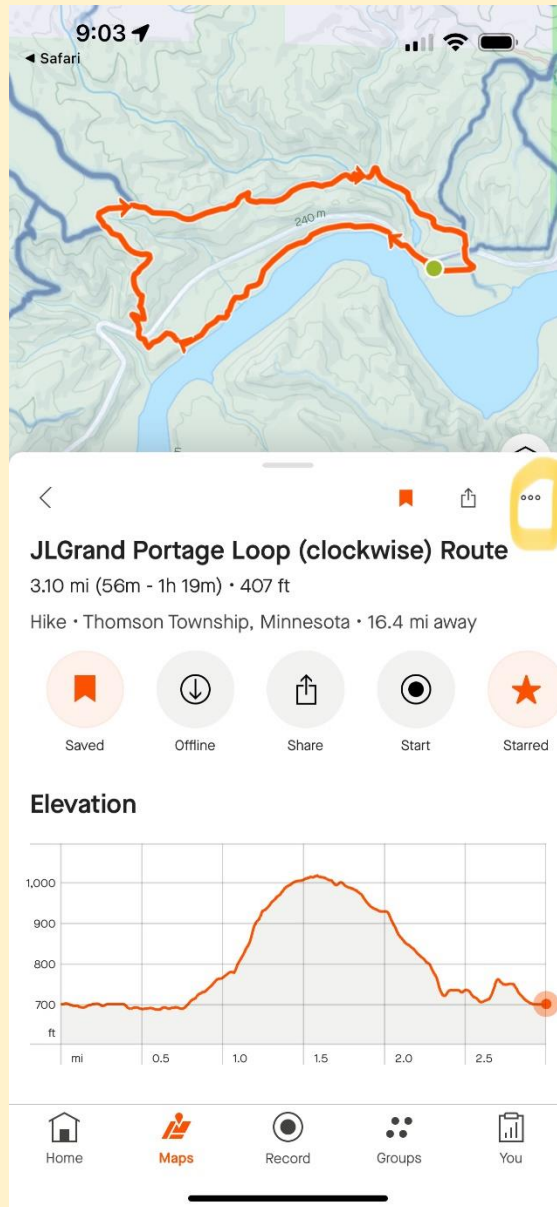

Using the Strava App for Directions to Parking

Press on the three dots

Select Driving Directions

Choose Apple or Google Maps

Follow Directions to the Route Parking site