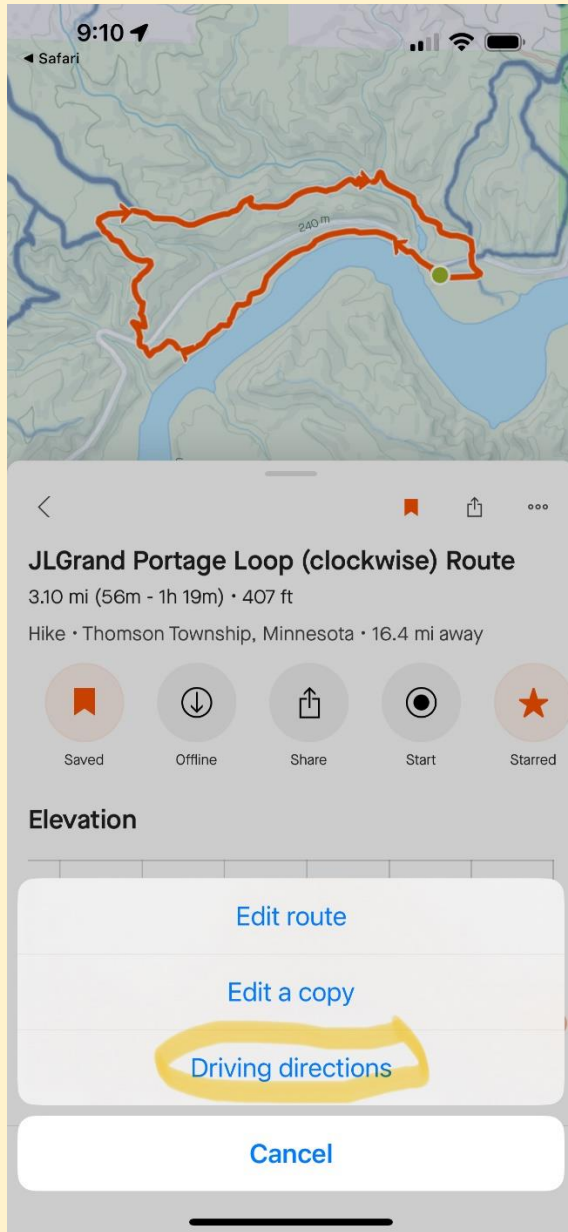

Using the Strava App for Directions to Parking

Press on the three dots

Select Driving Directions

Choose Apple or Google Maps

Follow Directions to the Route Parking site