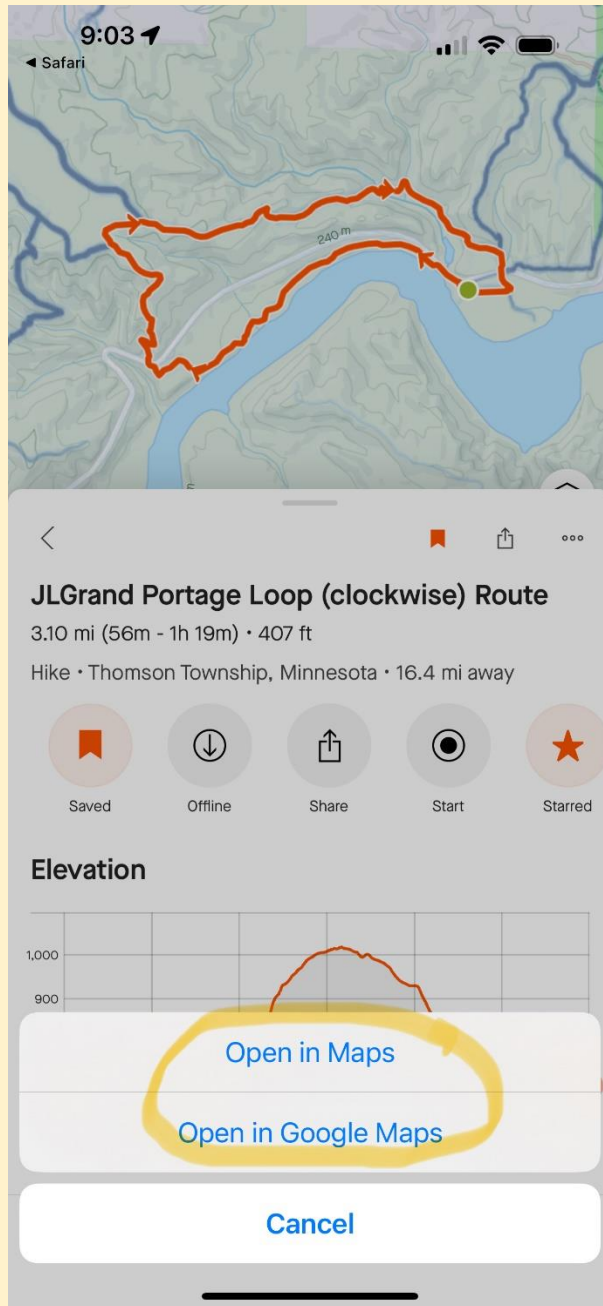

Using the Strava App for Directions to Parking

Press on the three dots

Select Driving Directions

Choose Apple or Google Maps

Follow Directions to the Route Parking site