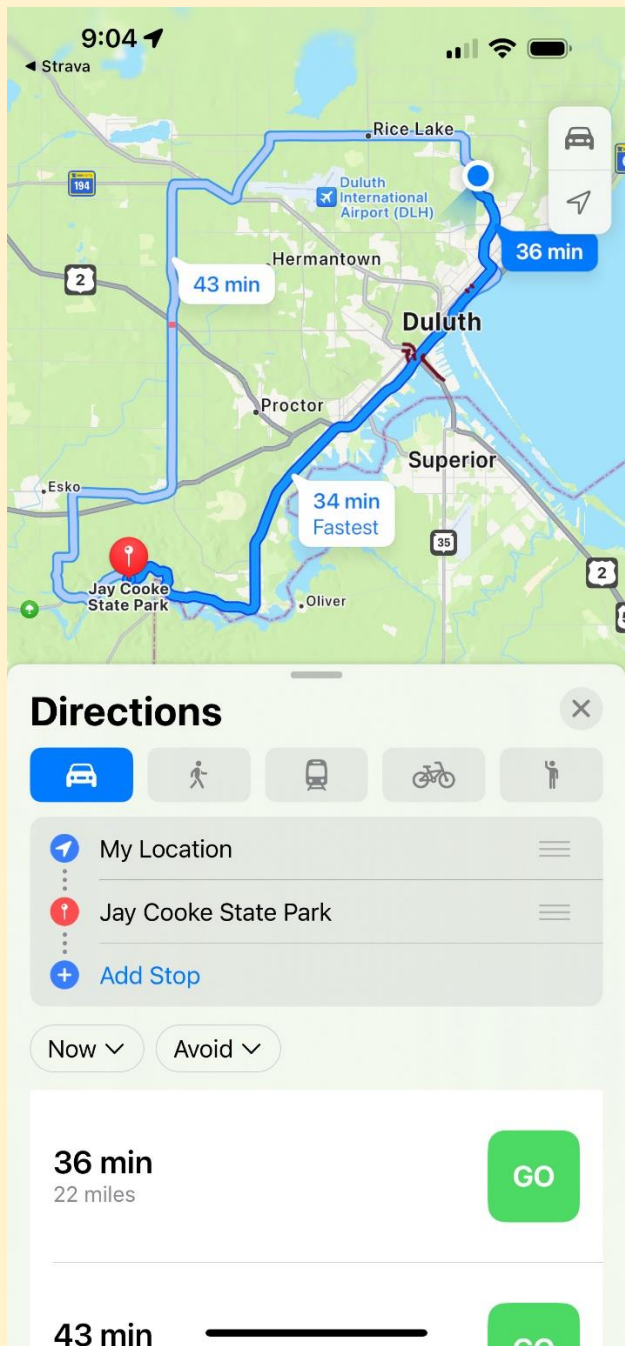

Using the Strava App for Directions to Parking

Press on the three dots

Select Driving Directions

Choose Apple or Google Maps

Follow Directions to the Route Parking site